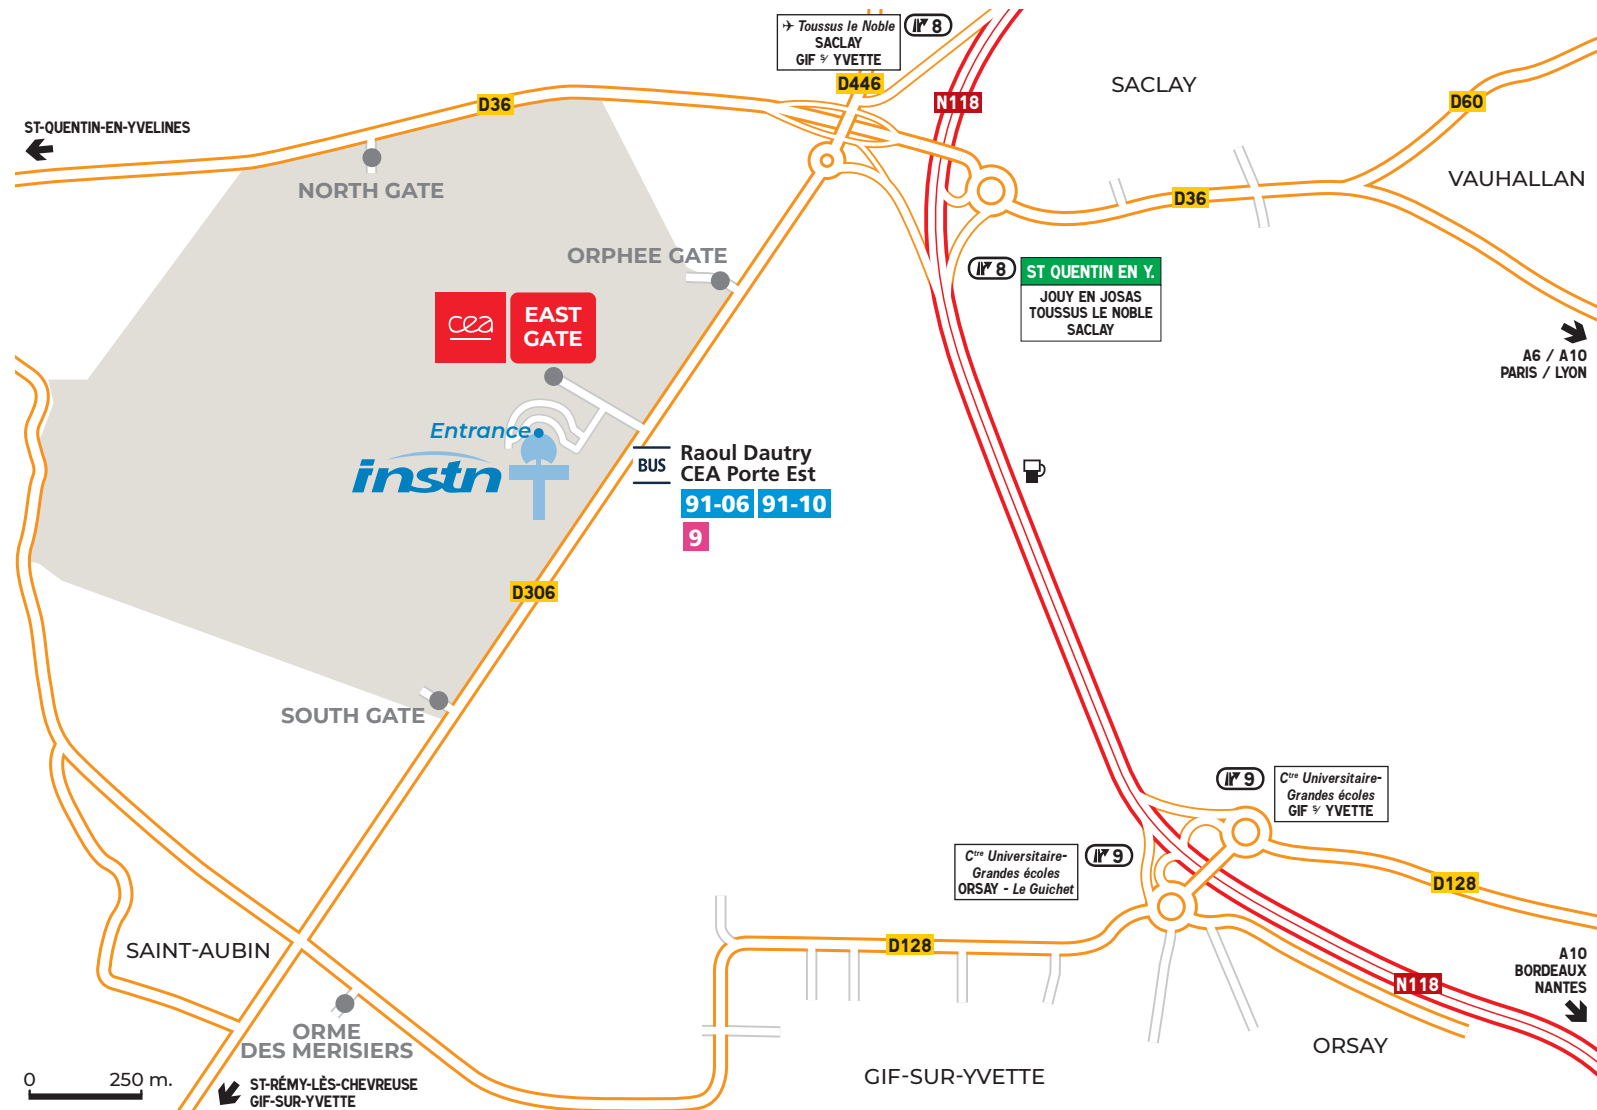

Public transport

From the station

MASSY-PALaiseAU (RER B) or (RER C)

Or the railway station **MASSY-TGV** (SNCF)

On the footbridge follow **Exit bus station Atlantis**.
Outside, turn right to reach the bus stops.

Two possibilities :

BUS 91-10 → Montigny-le-Bretonneux - Saint-Quentin Gare

or **BUS 91-06** → Christ de Saclay

Stop **BUS RAOUL DAUTRY - CEA PORTE EST**

From the station

LE GUICHET (ORSAY) (RER B)

Then **BUS 9** → Gare de Jouy-en-Josas - Campus HEC - Christ de Saclay

Stop **BUS RAOUL DAUTRY - CEA PORTE EST**

From **PARIS-ORLY AIRPORT**

orlyval → Antony RER

Then **(RER B)** → Saint-Rémy-lès-Chevreuse

Stop **LE GUICHET (ORSAY)**

Then **BUS 9** → Gare de Jouy-en-Josas / Campus HEC / Christ de Saclay

Stop **BUS RAOUL DAUTRY - CEA PORTE EST**

Prepare your route by public transport with :

<https://www.iledefrance-mobilites.fr/>

Security checks. Access to the CEA sites where the INSTN is located is regulated. Anyone (student, trainee, teacher, visitor, etc.) who enters the INSTN must have a document justifying his visit (student card, convocation, notice of meeting, invitation...) as well as a Valid Identity Document (ID Card or Passport).